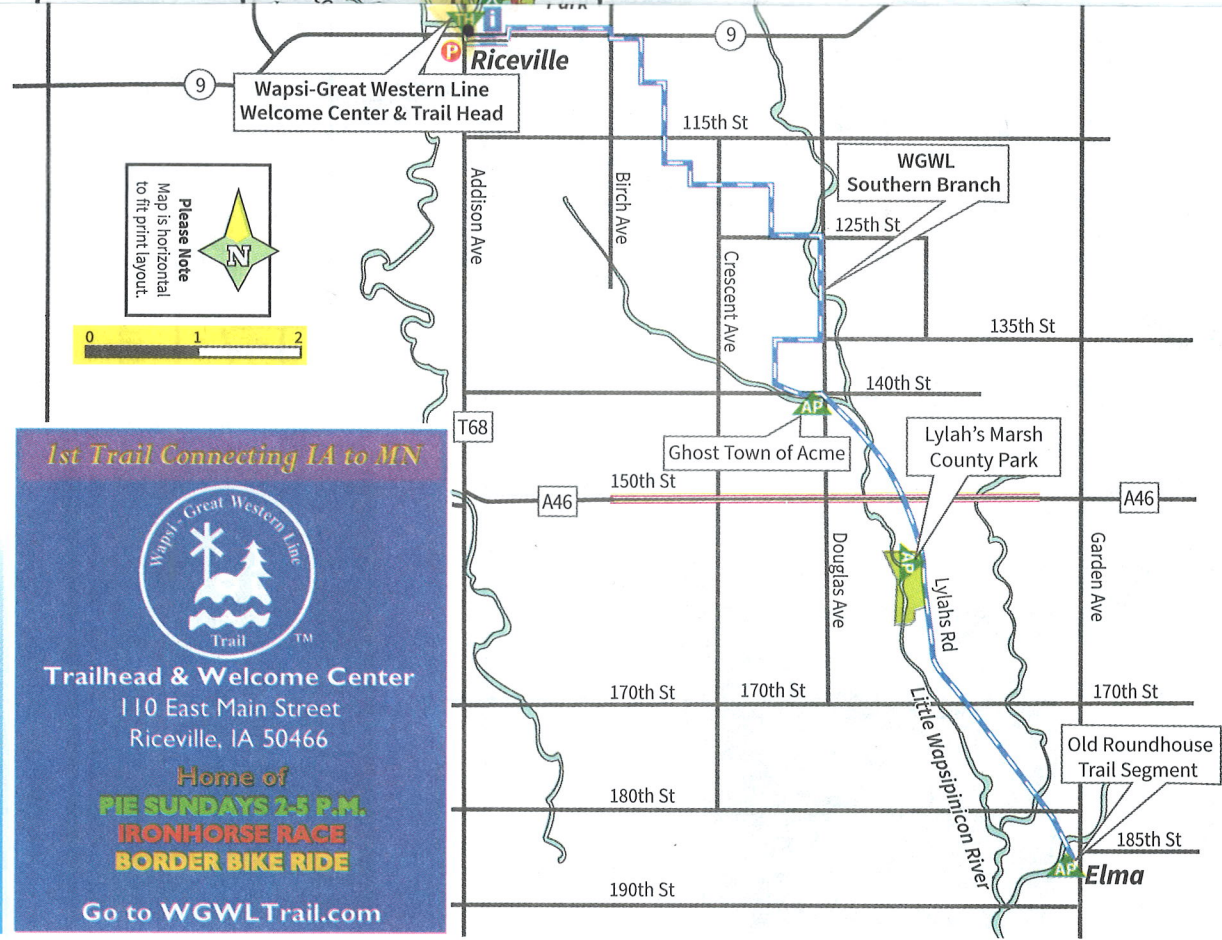

- Paved Trail
- Bike Lanes on Road
- Shared Roadway
- Lodging
- Information
- Trailhead
- Parking
- Access Point
- Campground
- Hiking

Wapsi-Great Western Line (WGWL) Trail

1st Trail Connecting IA to MN

Trailhead & Welcome Center
 110 East Main Street
 Riceville, IA 50466

Home of
PIE SUNDAYS 2-5 P.M.
IRONHORSE RACE
BORDER BIKE RIDE

Go to WGWLTrail.com