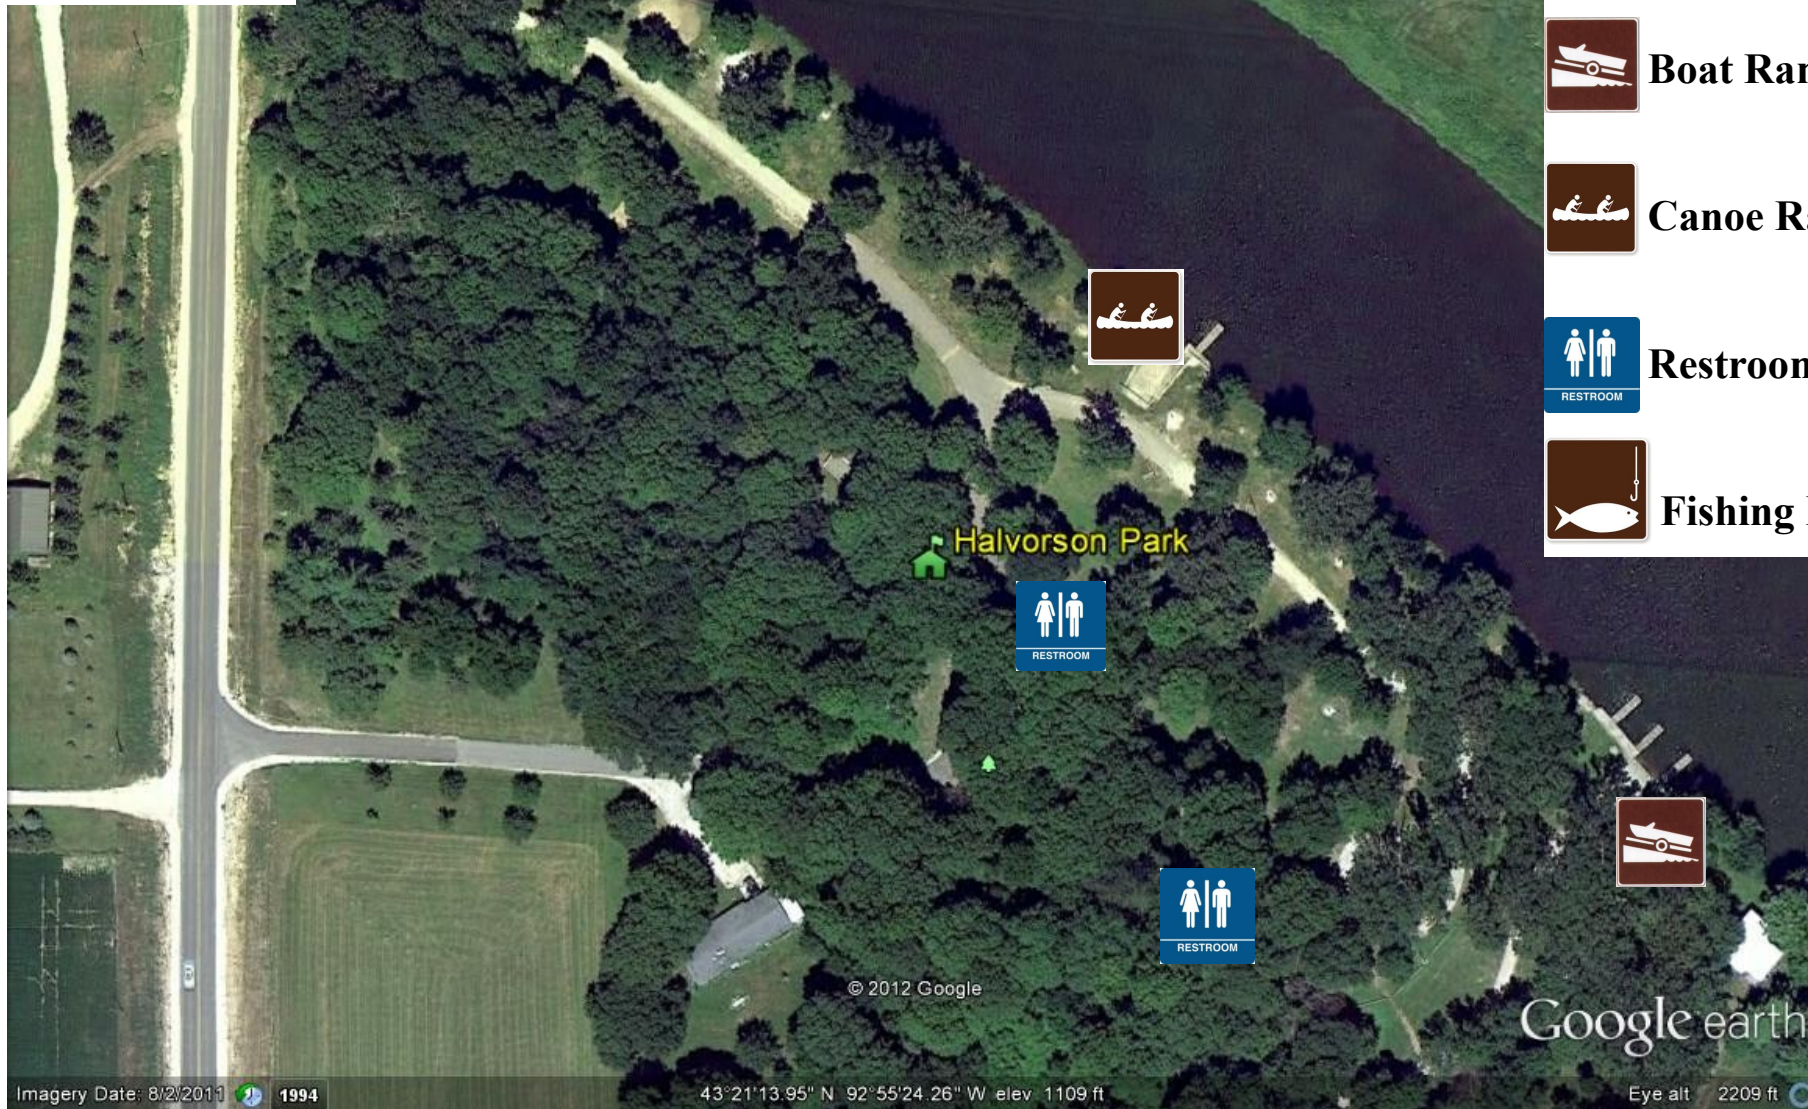

Halvorson Park

dreamstime.com

Boat Ramp

Canoe Ramp

Restroom

Fishing Dock

Imagery Date: 8/2/2011 1994

43°21'13.95" N 92°55'24.26" W elev 1109 ft

Eye alt 2209 ft