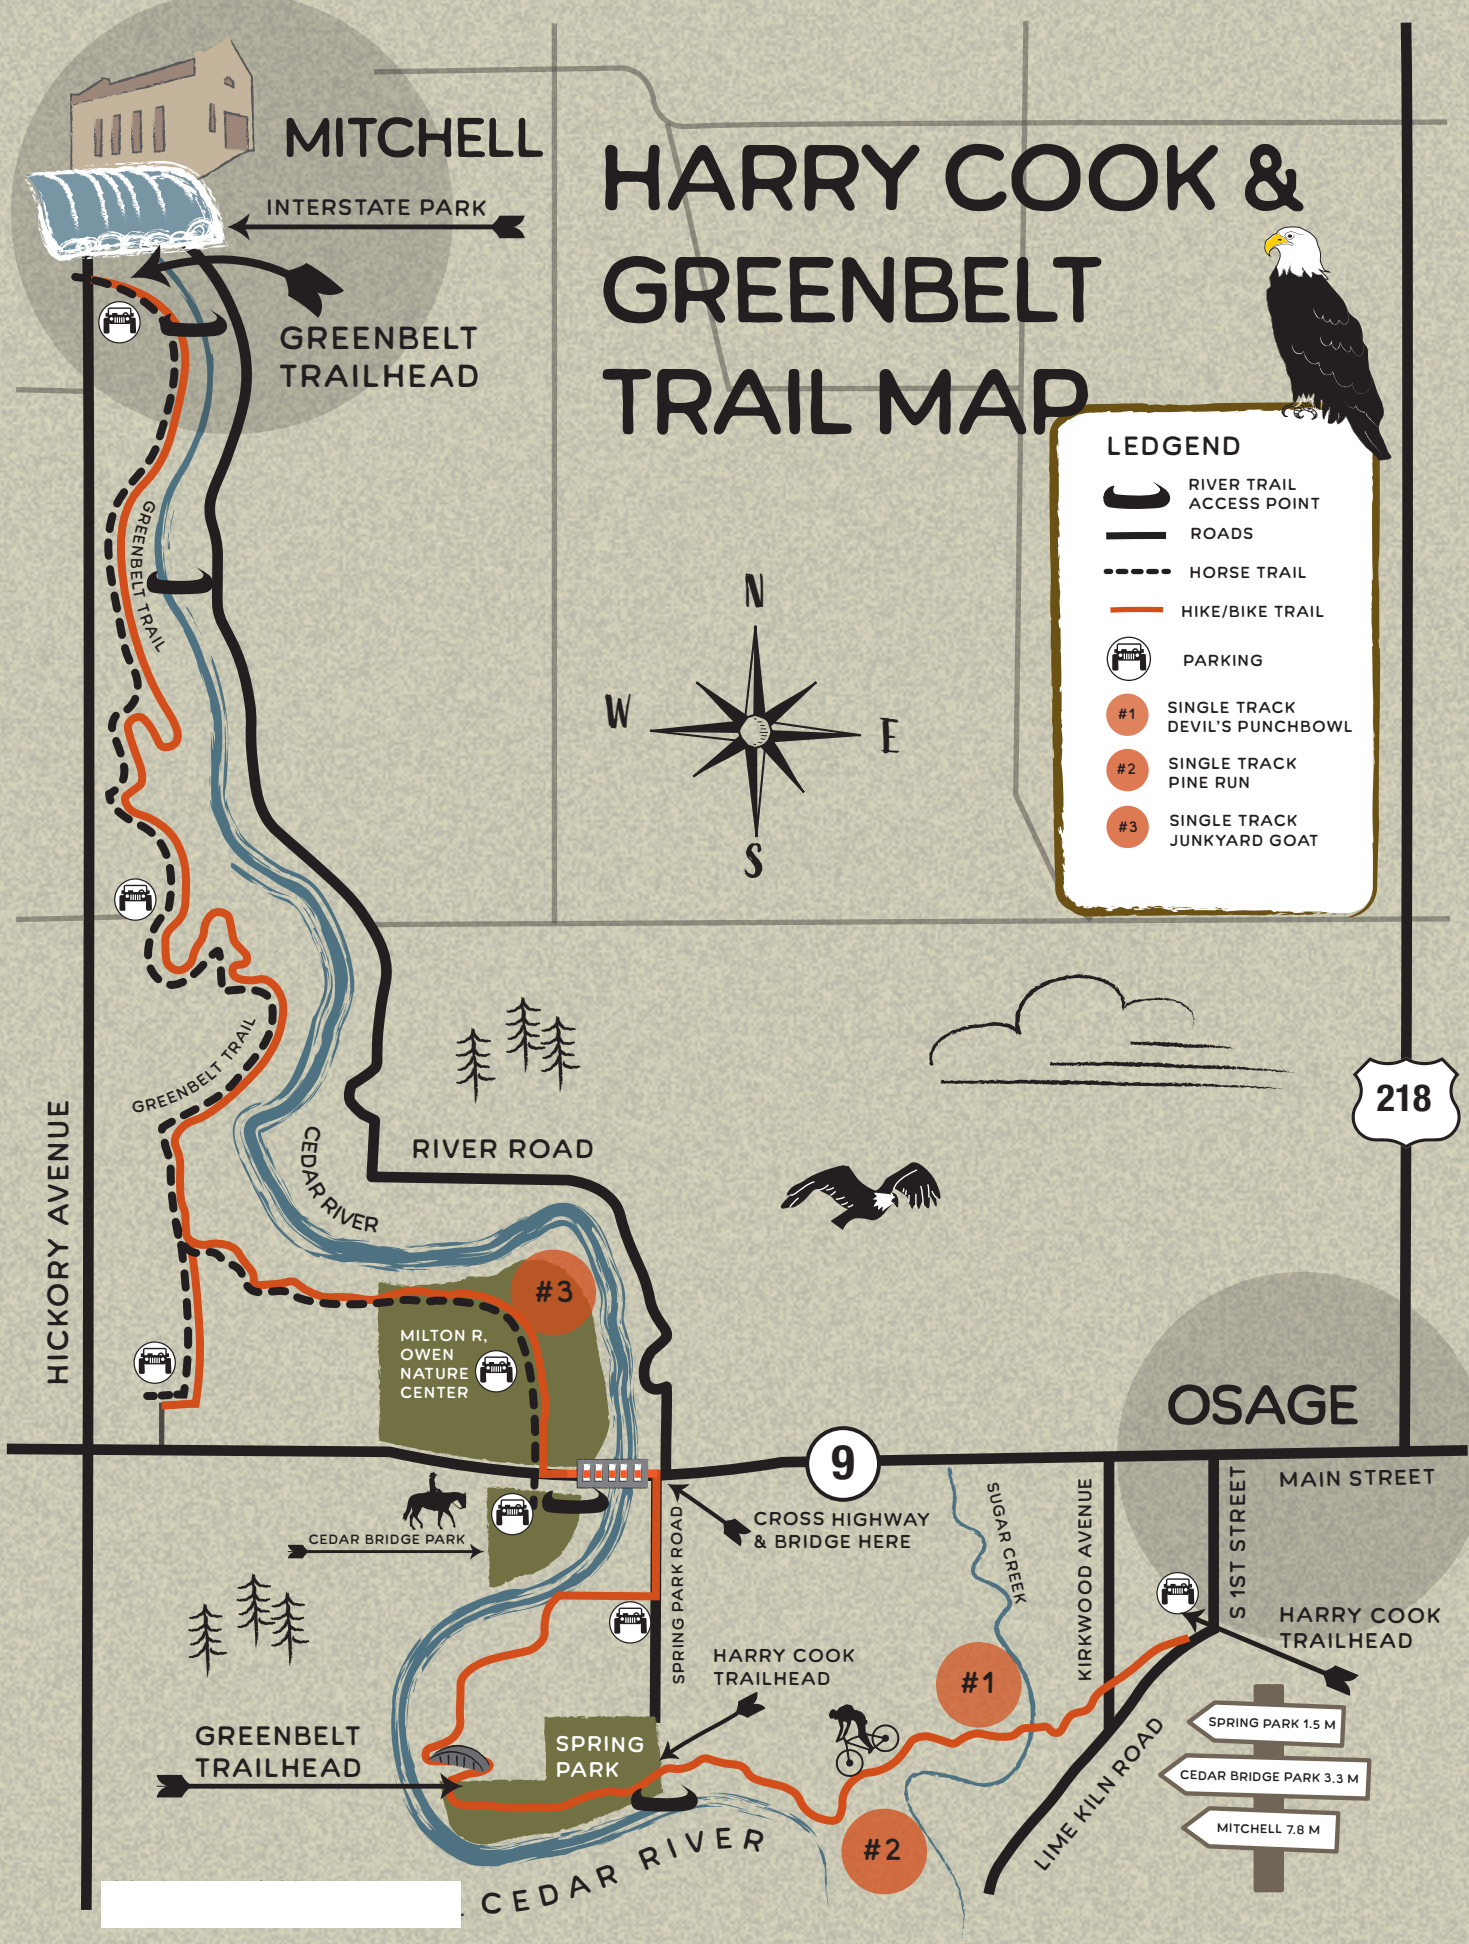

HARRY COOK & GREENBELT TRAIL MAP

LEDGEND

-  RIVER TRAIL ACCESS POINT
-  ROADS
-  HORSE TRAIL
-  HIKE/BIKE TRAIL
-  PARKING
-  #1 SINGLE TRACK DEVIL'S PUNCHBOWL
-  #2 SINGLE TRACK PINE RUN
-  #3 SINGLE TRACK JUNKYARD GOAT

OSAGE

9

MAIN STREET

S 1ST STREET

HARRY COOK TRAILHEAD

SPRING PARK 1.5 M

CEDAR BRIDGE PARK 3.3 M

MITCHELL 7.8 M