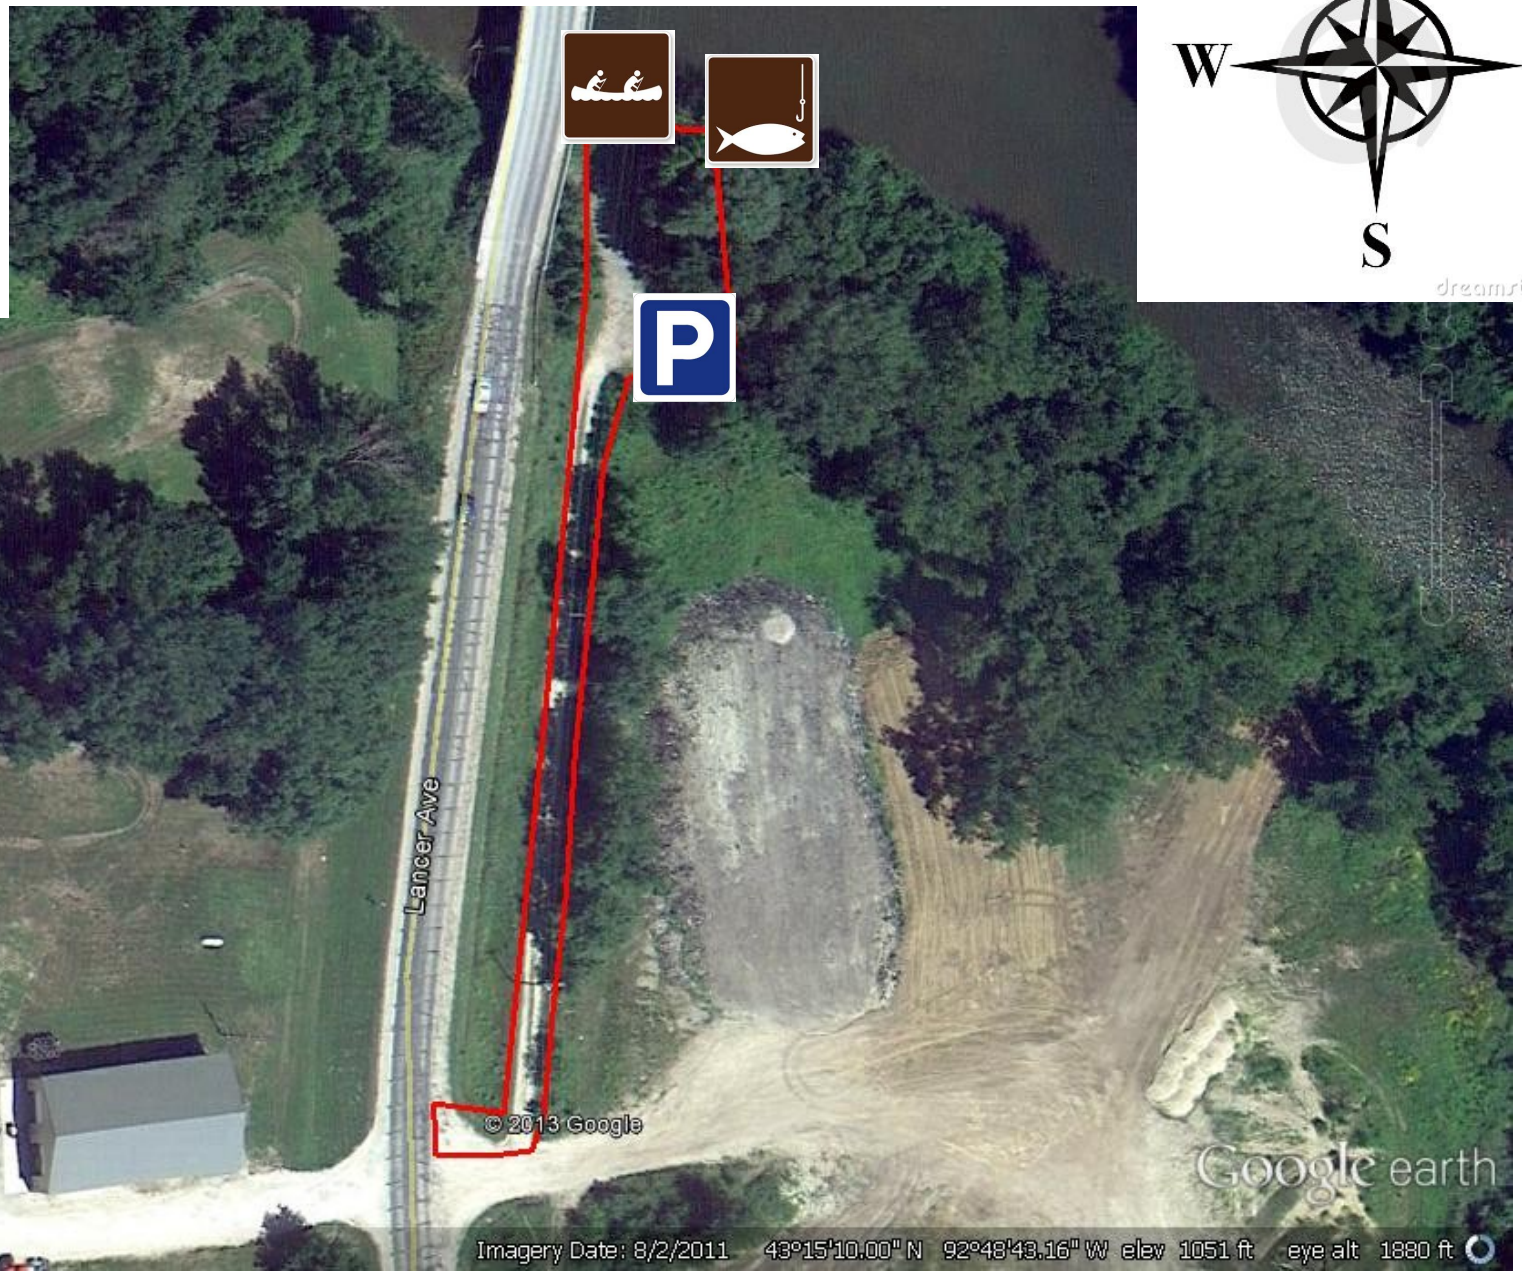

T-38 Access

dreamstime.com

-  **Fishing**
-  **Canoe**
-  **Parking**
-  **Boundary**

Imagery Date: 8/2/2011 43°15'10.00" N 92°48'43.16" W elev 1051 ft eye alt 1880 ft