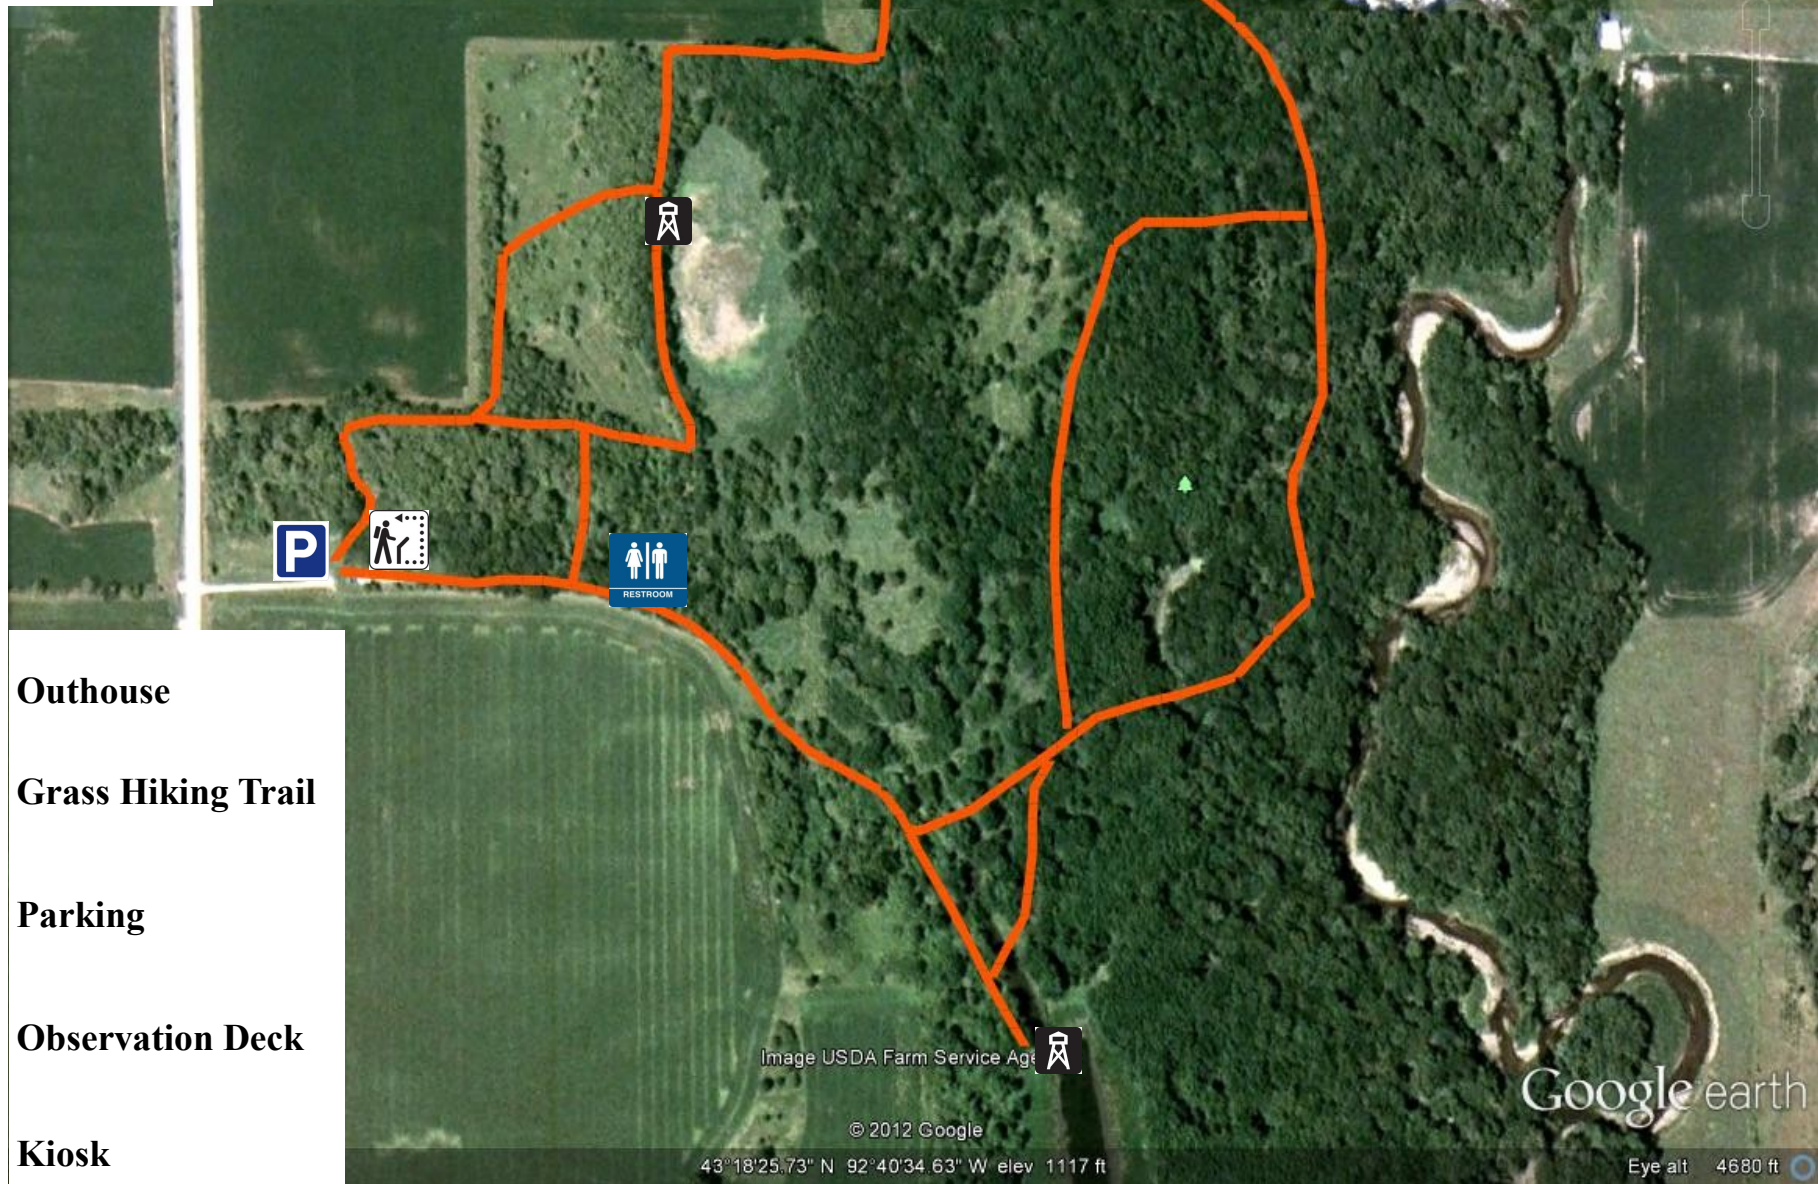

# New Haven Potholes Outdoor Classroom

**Outhouse**

**Grass Hiking Trail**

**Parking**

**Observation Deck**

**Kiosk**

Image USDA Farm Service Agt

© 2012 Google

43°18'25.73" N 92°40'34.63" W elev 1117 ft

Google earth

Eye alt 4680 ft